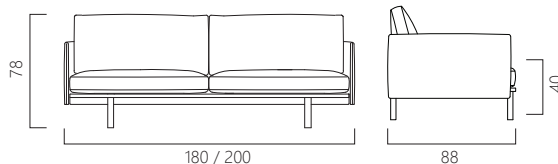

※部分組立(脚取付作業/工具付属)
※在庫色以外は受注生産となります。(納期2-3ヶ月)