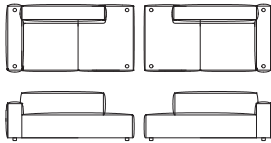

NEW

	ID : 3009-59 wedge	ID : 3009-49 corner	ID : 3009-57 corner extended/LHF	3009-58 corner extended/RHF	ID : 3009-61 stool rectangular	ID : 3009-301 W202 D102 H70 SH40	ID : 3009-302 W222 D102 H70 SH40	ID : 3009-47 1-arm 190/LHF	3009-48 1-arm 190/RHF
range 1	¥140,000 (¥154,000)	¥157,000 (¥172,700)	¥190,000 (¥209,000)		¥83,000 (¥91,300)	¥245,000 (¥269,500)	¥273,000 (¥300,300)	¥225,000 (¥247,500)	
range 2	¥146,000 (¥160,600)	¥165,000 (¥181,500)	¥197,000 (¥216,700)		¥86,000 (¥94,600)	在庫 ¥252,000 (¥277,200)	¥285,000 (¥313,500)	¥234,000 (¥257,400)	
range 3	¥153,000 (¥168,300)	¥180,000 (¥198,000)	¥209,000 (¥229,900)		¥93,000 (¥102,300)	¥288,000 (¥316,800)	¥311,000 (¥342,100)	¥245,000 (¥269,500)	
range 4	¥165,000 (¥181,500)	¥193,000 (¥212,300)	¥222,000 (¥244,200)		¥100,000 (¥110,000)	¥307,000 (¥337,700)	¥330,000 (¥363,000)	¥260,000 (¥286,000)	
leather 1	¥277,000 (¥304,700)	¥280,000 (¥308,000)	¥355,000 (¥390,500)		¥152,000 (¥167,200)	¥510,000 (¥561,000)	¥530,000 (¥583,000)	¥405,000 (¥445,500)	
leather 2	¥287,000 (¥315,700)	¥290,000 (¥319,000)	¥365,000 (¥401,500)		¥159,000 (¥174,900)	¥525,000 (¥577,500)	¥560,000 (¥616,000)	¥415,000 (¥456,500)	

在庫色 :

westlake 07 harbour grey (range2)