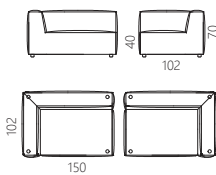

NEW

	ID : 3009-59 wedge	ID : 3009-49 corner	ID : 3009-57 corner extended/LHF	3009-58 corner extended/RHF	ID : 3009-61 stool rectangular	ID : 3009-301 W202 D102 H70 SH40	ID : 3009-302 W222 D102 H70 SH40	ID : 3009-47 1-arm 190/LHF	3009-48 1-arm 190/RHF
range 1	¥140,000 (¥154,000)	¥157,000 (¥172,700)	¥190,000 (¥209,000)		¥83,000 (¥91,300)	¥245,000 (¥269,500)	¥273,000 (¥300,300)	¥225,000 (¥247,500)	
range 2	¥146,000 (¥160,600)	¥165,000 (¥181,500)	¥197,000 (¥216,700)		¥86,000 (¥94,600)	在庫 ¥252,000 (¥277,200)	¥285,000 (¥313,500)	¥234,000 (¥257,400)	
range 3	¥153,000 (¥168,300)	¥180,000 (¥198,000)	¥209,000 (¥229,900)		¥93,000 (¥102,300)	¥288,000 (¥316,800)	¥311,000 (¥342,100)	¥245,000 (¥269,500)	
range 4	¥165,000 (¥181,500)	¥193,000 (¥212,300)	¥222,000 (¥244,200)		¥100,000 (¥110,000)	¥307,000 (¥337,700)	¥330,000 (¥363,000)	¥260,000 (¥286,000)	
leather 1	¥277,000 (¥304,700)	¥280,000 (¥308,000)	¥355,000 (¥390,500)		¥152,000 (¥167,200)	¥510,000 (¥561,000)	¥530,000 (¥583,000)	¥405,000 (¥445,500)	
leather 2	¥287,000 (¥315,700)	¥290,000 (¥319,000)	¥365,000 (¥401,500)		¥159,000 (¥174,900)	¥525,000 (¥577,500)	¥560,000 (¥616,000)	¥415,000 (¥456,500)	

在庫色 :

westlake 07 harbour grey (range2)