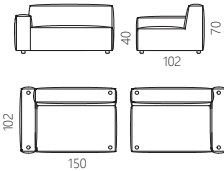

本体価格
(税込)

	ID : 3009-10 no-arm	ID : 3009-20 2 seater/no-arm	ID : 3009-41 1-arm/LHF	3009-42 1-arm/RHF	ID : 3009-43 1-arm wide/LHF	3009-44 1-arm wide/RHF	ID : 3009-55 open end/LHF	3009-56 open end/RHF	ID : 3009-53 mega arm/LHF	3009-54 mega arm/RHF
range 1	¥125,000 (¥137,500)	¥157,000 (¥172,700)	¥155,000 (¥170,500)		¥185,000 (¥203,500)		¥159,000 (¥174,900)		¥206,000 (¥226,600)	
range 2	¥129,000 (¥141,900)	¥162,000 (¥178,200)	¥162,000 (¥178,200)		¥191,000 (¥210,100)		¥165,000 (¥181,500)		¥216,000 (¥237,600)	
range 3	¥141,000 (¥155,100)	¥173,000 (¥190,300)	在庫 ¥172,000 (¥189,200)		¥204,000 (¥224,400)		在庫 ¥172,000 (¥189,200)		¥231,000 (¥254,100)	
range 4	¥151,000 (¥166,100)	¥187,000 (¥205,700)	¥187,000 (¥205,700)		¥216,000 (¥237,600)		¥185,000 (¥203,500)		¥247,000 (¥271,700)	
leather 1	¥218,000 (¥239,800)	¥282,000 (¥310,200)	¥285,000 (¥313,500)		¥346,000 (¥380,600)		¥282,000 (¥310,200)		¥370,000 (¥407,000)	
leather 2	¥228,000 (¥250,800)	¥294,000 (¥323,400)	¥295,000 (¥324,500)		¥364,000 (¥400,400)		¥292,000 (¥321,200)		¥383,000 (¥421,300)	

在庫色 :

lisa 0018 graphite (range3)

lisa 0018 graphite (range3)