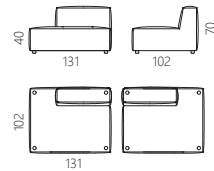

本体価格
(税込)

	ID : 3009-10 no-arm	ID : 3009-20 2 seater/no-arm	ID : 3009-41 1-arm/LHF	3009-42 1-arm/RHF	ID : 3009-43 1-arm wide/LHF	3009-44 1-arm wide/RHF	ID : 3009-55 open end/LHF	3009-56 open end/RHF	ID : 3009-53 mega arm/LHF	3009-54 mega arm/RHF
range 1	¥125,000 (¥137,500)	¥157,000 (¥172,700)	¥155,000 (¥170,500)		¥185,000 (¥203,500)		¥159,000 (¥174,900)		¥206,000 (¥226,600)	
range 2	¥129,000 (¥141,900)	¥162,000 (¥178,200)	¥162,000 (¥178,200)		¥191,000 (¥210,100)		¥165,000 (¥181,500)		¥216,000 (¥237,600)	
range 3	¥141,000 (¥155,100)	¥173,000 (¥190,300)	在庫 ¥172,000 (¥189,200)		¥204,000 (¥224,400)		在庫 ¥172,000 (¥189,200)		¥231,000 (¥254,100)	
range 4	¥151,000 (¥166,100)	¥187,000 (¥205,700)	¥187,000 (¥205,700)		¥216,000 (¥237,600)		¥185,000 (¥203,500)		¥247,000 (¥271,700)	
leather 1	¥218,000 (¥239,800)	¥282,000 (¥310,200)	¥285,000 (¥313,500)		¥346,000 (¥380,600)		¥282,000 (¥310,200)		¥370,000 (¥407,000)	
leather 2	¥228,000 (¥250,800)	¥294,000 (¥323,400)	¥295,000 (¥324,500)		¥364,000 (¥400,400)		¥292,000 (¥321,200)		¥383,000 (¥421,300)	

在庫色 :

lisa 0018 graphite (range3)

lisa 0018 graphite (range3)