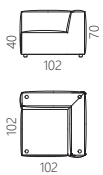

NEW

	ID : 3009-59 wedge	ID : 3009-49 corner	ID : 3009-57 corner extended/LHF	3009-58 corner extended/RHF	ID : 3009-61 stool rectangular	ID : 3009-301 W202 D102 H70 SH40	ID : 3009-302 W222 D102 H70 SH40	ID : 3009-47 1-arm 190/LHF	3009-48 1-arm 190/RHF
range 1	¥140,000 (¥154,000)	¥157,000 (¥172,700)	¥190,000 (¥209,000)		¥83,000 (¥91,300)	¥245,000 (¥269,500)	¥273,000 (¥300,300)	¥225,000 (¥247,500)	
range 2	¥146,000 (¥160,600)	¥165,000 (¥181,500)	¥197,000 (¥216,700)		¥86,000 (¥94,600)	在庫 ¥252,000 (¥277,200)	¥285,000 (¥313,500)	¥234,000 (¥257,400)	
range 3	¥153,000 (¥168,300)	¥180,000 (¥198,000)	¥209,000 (¥229,900)		¥93,000 (¥102,300)	¥288,000 (¥316,800)	¥311,000 (¥342,100)	¥245,000 (¥269,500)	
range 4	¥165,000 (¥181,500)	¥193,000 (¥212,300)	¥222,000 (¥244,200)		¥100,000 (¥110,000)	¥307,000 (¥337,700)	¥330,000 (¥363,000)	¥260,000 (¥286,000)	
leather 1	¥277,000 (¥304,700)	¥280,000 (¥308,000)	¥355,000 (¥390,500)		¥152,000 (¥167,200)	¥510,000 (¥561,000)	¥530,000 (¥583,000)	¥405,000 (¥445,500)	
leather 2	¥287,000 (¥315,700)	¥290,000 (¥319,000)	¥365,000 (¥401,500)		¥159,000 (¥174,900)	¥525,000 (¥577,500)	¥560,000 (¥616,000)	¥415,000 (¥456,500)	

在庫色 :

westlake 07 harbour grey (range2)