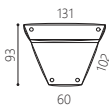

NEW

	ID : 3009-59 wedge	ID : 3009-49 corner	ID : 3009-57 corner extended/LHF	3009-58 corner extended/RHF	ID : 3009-61 stool rectangular	ID : 3009-301 W202 D102 H70 SH40	ID : 3009-302 W222 D102 H70 SH40	ID : 3009-47 1-arm 190/LHF	3009-48 1-arm 190/RHF
range 1	¥140,000 (¥154,000)	¥157,000 (¥172,700)	¥190,000 (¥209,000)		¥83,000 (¥91,300)	¥245,000 (¥269,500)	¥273,000 (¥300,300)	¥225,000 (¥247,500)	
range 2	¥146,000 (¥160,600)	¥165,000 (¥181,500)	¥197,000 (¥216,700)		¥86,000 (¥94,600)	在庫 ¥252,000 (¥277,200)	¥285,000 (¥313,500)	¥234,000 (¥257,400)	
range 3	¥153,000 (¥168,300)	¥180,000 (¥198,000)	¥209,000 (¥229,900)		¥93,000 (¥102,300)	¥288,000 (¥316,800)	¥311,000 (¥342,100)	¥245,000 (¥269,500)	
range 4	¥165,000 (¥181,500)	¥193,000 (¥212,300)	¥222,000 (¥244,200)		¥100,000 (¥110,000)	¥307,000 (¥337,700)	¥330,000 (¥363,000)	¥260,000 (¥286,000)	
leather 1	¥277,000 (¥304,700)	¥280,000 (¥308,000)	¥355,000 (¥390,500)		¥152,000 (¥167,200)	¥510,000 (¥561,000)	¥530,000 (¥583,000)	¥405,000 (¥445,500)	
leather 2	¥287,000 (¥315,700)	¥290,000 (¥319,000)	¥365,000 (¥401,500)		¥159,000 (¥174,900)	¥525,000 (¥577,500)	¥560,000 (¥616,000)	¥415,000 (¥456,500)	

在庫色 :

westlake 07 harbour grey (range2)