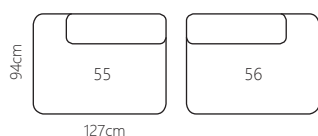

penny

PENNY m41+56/m42+55

W229 D92 H69.5 SH40 cm

¥235,000(税込 ¥258,500)

PENNY m41+42

W206 D92 H69.5 SH40 cm

¥220,000(税込 ¥242,000)

PENNY m55+56

W252 D92 H69.5 SH40 cm

¥250,000(税込 ¥275,000)

green

silver

PENNY 1-arm m41/42

W103 D92 H69.5 SH40 cm

¥110,000 (税込 ¥121,000)

PENNY open end m55/56

W126 D92 H69.5 SH40 cm

¥125,000 (税込 ¥137,500)