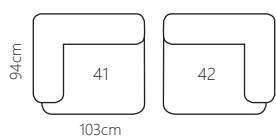

penny

PENNY m41+56/m42+55

W229 D92 H69.5 SH40 cm

¥235,000(税込 ¥258,500)

PENNY m41+42

W206 D92 H69.5 SH40 cm

¥220,000(税込 ¥242,000)

PENNY m55+56

W252 D92 H69.5 SH40 cm

¥250,000(税込 ¥275,000)

green

silver

PENNY 1-arm m41/42

W103 D92 H69.5 SH40 cm

¥110,000 (税込 ¥121,000)

PENNY open end m55/56

W126 D92 H69.5 SH40 cm

¥125,000 (税込 ¥137,500)