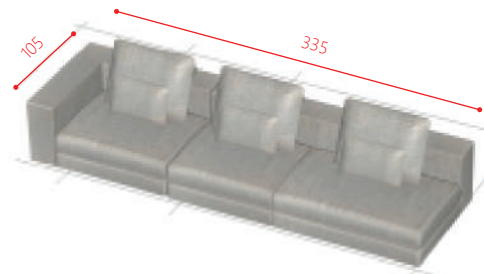

resident M120 + X90 + I125

size :	W335 D105 H80(55) SH37 cm			
本体価格 (税込)			替えカバー	
range 1	¥303,000 (¥333,300)	¥98,000 (¥107,800)		
range 2	¥320,000 (¥352,000)	¥115,000 (¥126,500)		
range 3	¥349,000 (¥383,900)	¥144,000 (¥158,400)		
range 4	¥361,000 (¥397,100)	¥156,000 (¥171,600)