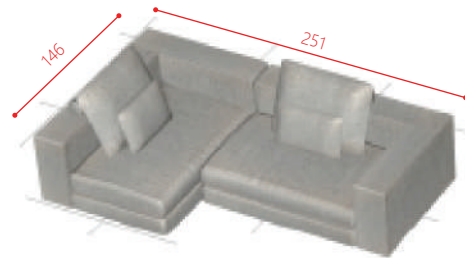

resident X146 + X146

size :	W246 D105/146 H80(55) SH37 cm			
本体価格 (税込)			替えカバー	
range 1	¥248,000 (¥272,800)	¥74,000 (¥81,400)		
range 2	¥258,000 (¥283,800)	¥84,000 (¥92,400)		
range 3	¥278,000 (¥305,800)	¥104,000 (¥114,400)		
range 4	¥288,000 (¥316,800)	¥114,000 (¥125,400)