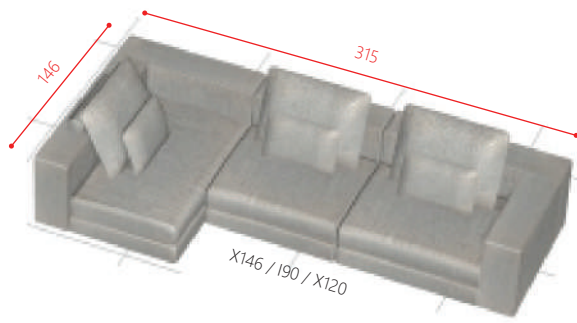

resident X146 + I90 + X120

size :	W310 D105/146 H80(55) SH37 cm			
本体価格 (税込)			替えカバー	
range 1	¥326,000 (¥358,600)	¥101,000 (¥111,100)		
range 2	¥343,000 (¥377,300)	¥118,000 (¥129,800)		
range 3	¥372,000 (¥409,200)	¥147,000 (¥161,700)		
range 4	¥386,000 (¥424,600)	¥161,000 (¥177,100)