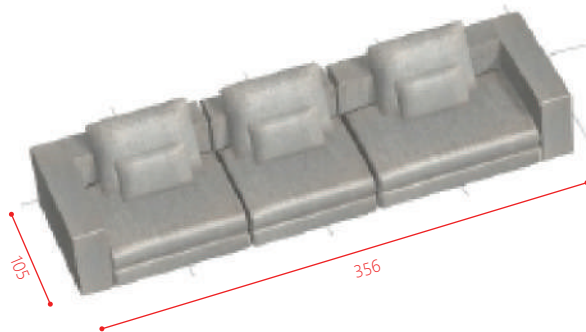

resident M120 + I90 + X146

size :	W356 D105 H80(55) SH37 cm			
本体価格 (税込)			替えカバー	
range 1	¥326,000 (¥358,600)	¥101,000 (¥111,100)		
range 2	¥343,000 (¥377,300)	¥118,000 (¥129,800)		
range 3	¥372,000 (¥409,200)	¥147,000 (¥161,700)		
range 4	¥386,000 (¥424,600)	¥161,000 (¥177,100)