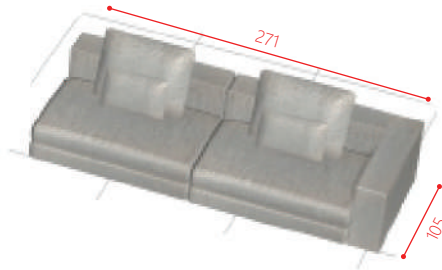

resident I125 + X146

size :	W271 D105 H80(55) SH37 cm			
本体価格 (税込)			替えカバー	
range 1	¥225,000 (¥247,500)	¥71,000 (¥78,100)		
range 2	¥235,000 (¥258,500)	¥81,000 (¥89,100)		
range 3	¥255,000 (¥280,500)	¥101,000 (¥111,100)		
range 4	¥263,000 (¥289,300)	¥109,000 (¥119,900)