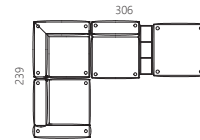

ID : 2016- 41F+49F+10F+60F+80

range 1	¥524,700
range 2	¥544,500
range 3	¥586,300
leather 1	¥961,400
leather 2	¥999,900