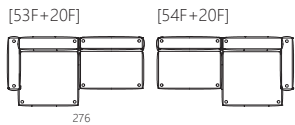

ID : 2016- 53F+20F / 54F+20F	
range 1	¥307,000
range 2	¥315,000
range 3	¥350,000
leather	¥570,000